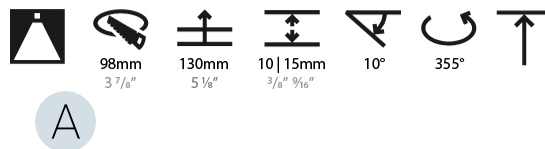

PHYSICAL

Shape: Round
Diameter (mm): 107
Diameter (in): 4 3/16
Height (mm): 112
Height (in): 4 7/16
Ceiling Thickness (mm): 10 / 12.5 / 15
Ceiling Thickness (in): 3/8 or 1/2 or 9/16
Min. Recessing Depth (mm): 130
Min. Recessing Depth (in): 5 1/8
Light Distribution: Adjustable / Downlight
Weight (kg): 0.485
Weight (lbs): 1.07
Fixture Finish: SSR / BKV / CWI / CRY / HAB / UFT / ITA / RUA / FTG / MYG / LOD / PUS / FRO / FUP / KIA / POP / BLS / SPG / MEY / GOH / GUM / CHC / COM / ABZ / JAG / OBR / MOS / ROR
Fixture Material: Aluminum Die Cast
Cut-out Measurements: 98mm / 3 7/8"

ELECTRICAL

Lamp Type: LED (Zhaga Standard)
Input Wattage (W): 15.5
Total Output Wattage (W): 13
Dimming: Tri-Mode (Non-Dimming and Phase Dimming (120Vac only) and 0-10V Dimming)
Driver Included: No
Driver Location: Recessed Housing
Driver Type: Constant Current - Universal
Driver Class: Class 2
Housing: See components
Input Voltage (V): 120 - 277
Constant Current (MA): 500

LED

Number of LEDs: 1
Color Temperature (°K): 2700 / 3000 / 3500 / 4000
Max. Delivered Lumen (lm): 940 / 980 / 1029 / 1050
Nominal Lumen (lm): 1386 / 1438 / 1511 / 1542
CRI: >90 CRI
Lamp Life (hrs): 50000

OPTICAL

Reflector: 20 / 40 / 60
Adjustability: Rotational 355°, Tilt 10°

RATINGS AND CERTIFICATIONS

Certified By: Certified for North American Standards
IP rating: IP20