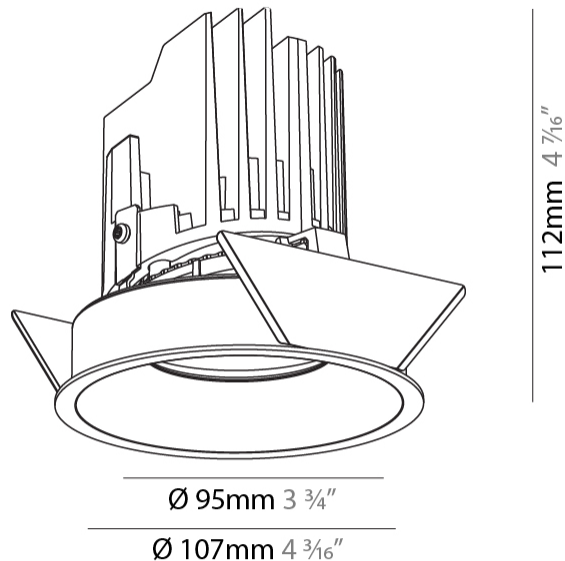

PHYSICAL

Shape: Round
Diameter (mm): 107
Diameter (in): 4 3/16
Height (mm): 112
Height (in): 4 7/16
Ceiling Thickness (mm): 10 / 12.5 / 15
Ceiling Thickness (in): 3/8 or 1/2 or 9/16
Min. Recessing Depth (mm): 130
Min. Recessing Depth (in): 5 1/8
Light Distribution: Adjustable / Downlight
Weight (kg): 0.485
Weight (lbs): 1.07
Fixture Finish: SSR / BKV / CWI / CRY / HAB / UFT / ITA / RUA / FTG / MYG / LOD / PUS / FRO / FUP / KIA / POP / BLS / SPG / MEY / GOH / GUM / CHC / COM / ABZ / JAG / OBR / MOS / ROR
Fixture Material: Aluminum Die Cast
Cut-out Measurements: 98mm / 3 7/8"

ELECTRICAL

Lamp Type: LED (Zhaga Standard)
Input Wattage (W): 15.5
Total Output Wattage (W): 13
Dimming: Tri-Mode (Non-Dimming and Phase Dimming (120Vac only) and 0-10V Dimming)
Driver Included: No
Driver Location: Recessed Housing
Driver Type: Constant Current - Universal
Driver Class: Class 2
Housing: See components
Input Voltage (V): 120 - 277
Constant Current (MA): 500

LED

Number of LEDs: 1
Color Temperature (°K): 2700 / 3000 / 3500 / 4000
Max. Delivered Lumen (lm): 940 / 980 / 1029 / 1050
Nominal Lumen (lm): 1386 / 1438 / 1511 / 1542
CRI: >90 CRI
Lamp Life (hrs): 50000

OPTICAL

Reflector: 20 / 40 / 60
Adjustability: Rotational 355°, Tilt 10°

RATINGS AND CERTIFICATIONS

Certified By: Certified for North American Standards
IP rating: IP20